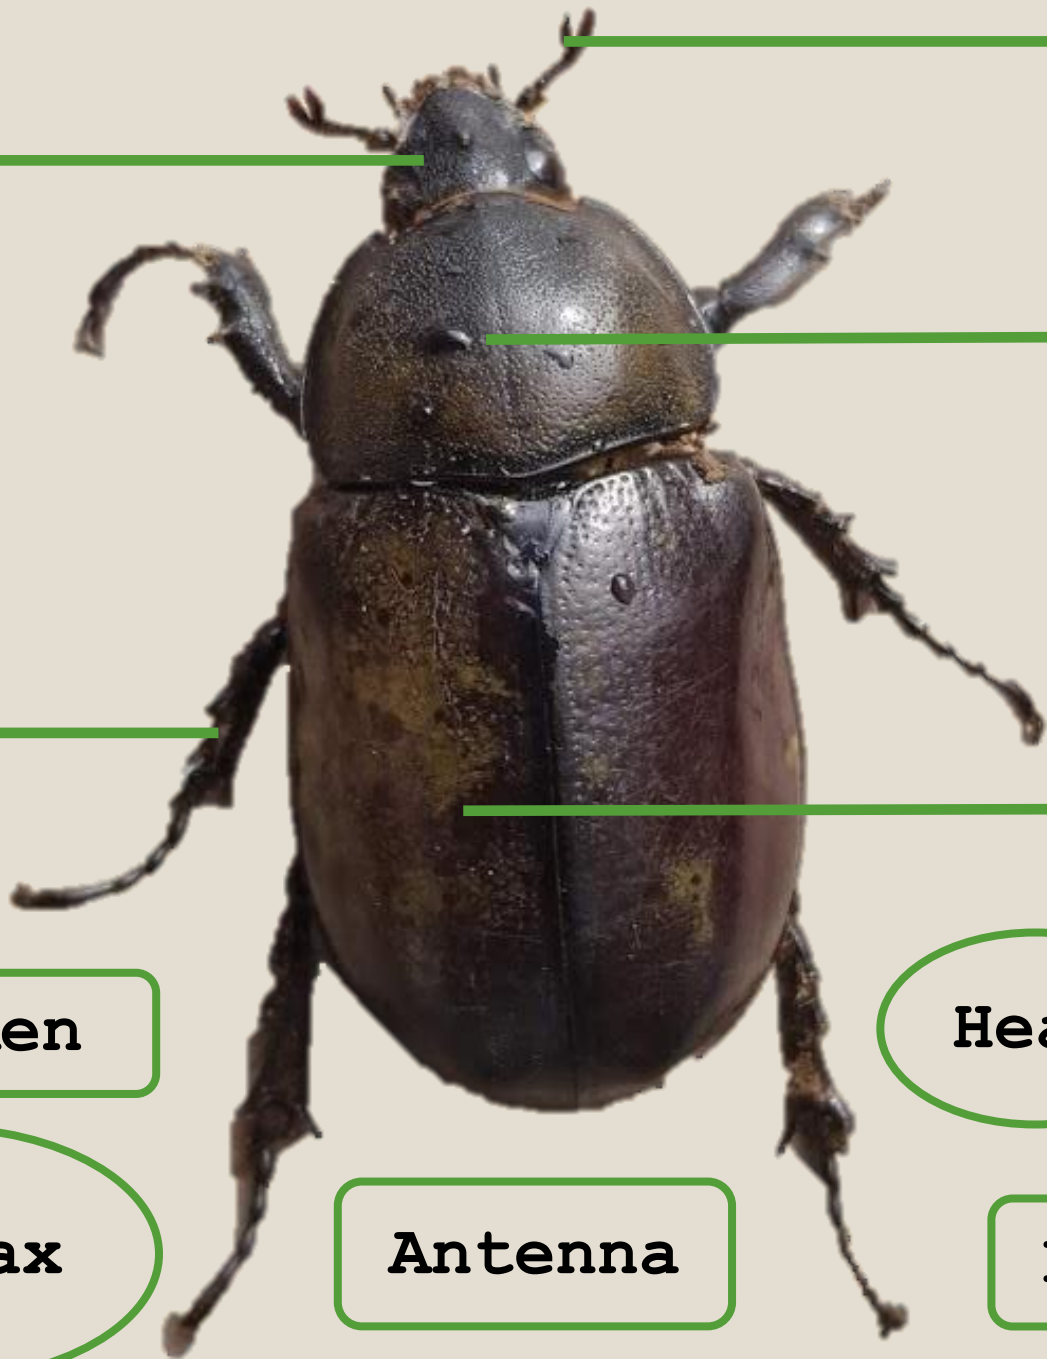

Can You Label The Parts of This Hercules Beetle?

Abdomen

Head

Thorax

Antenna

Legs

Did you know? That the Hercules Beetle is the largest beetle found in North America! Females can grow to be around 2 ½ inches while males can grow double that size!